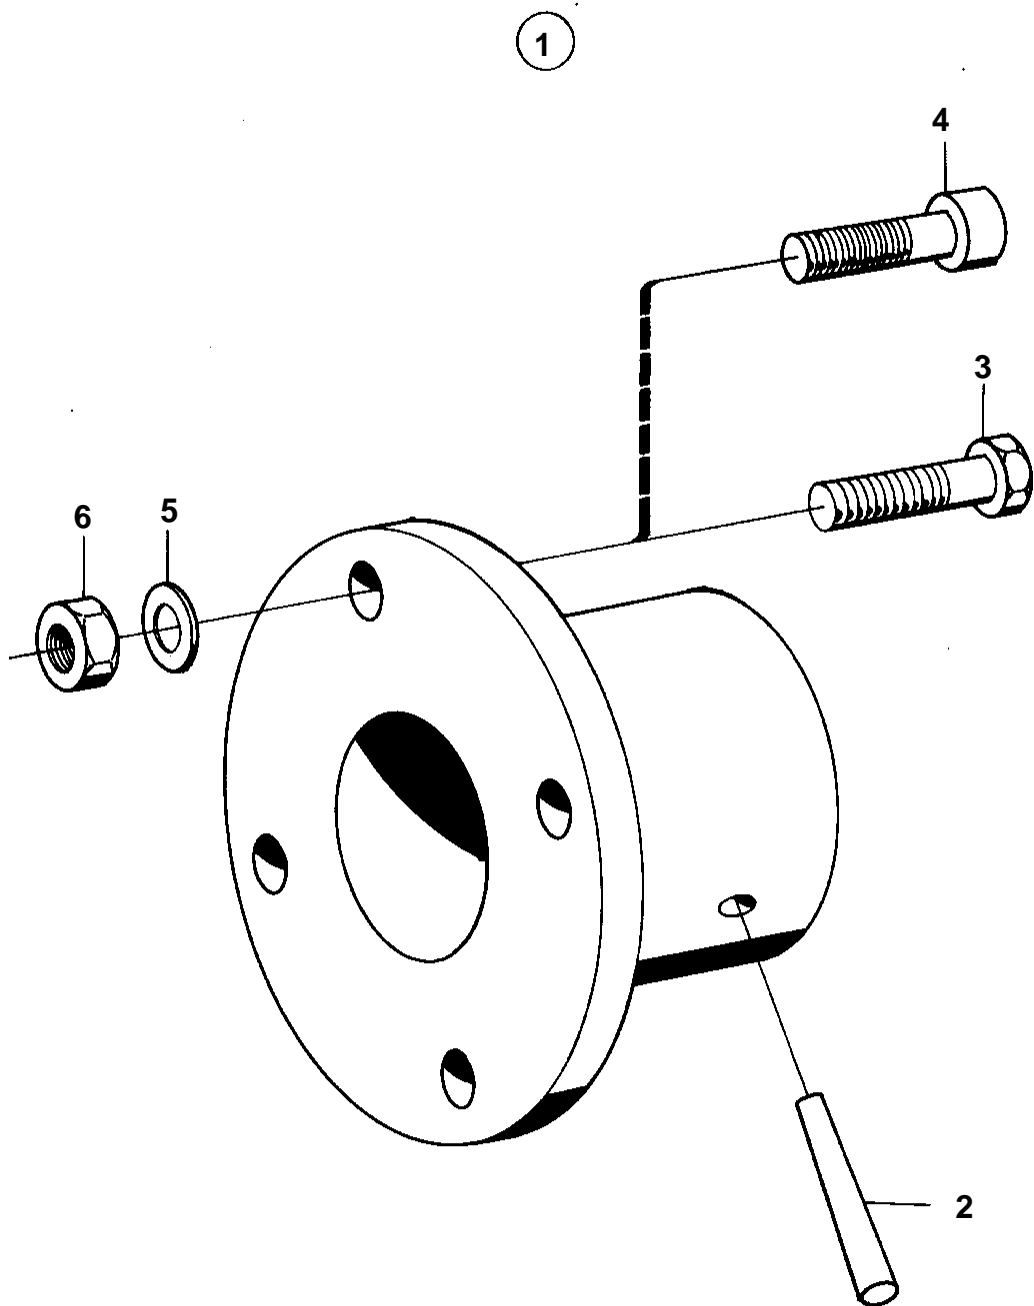

COMMON

3232

COMMON

REF	PART NO.	QTY	DESCRIPTION	NOTES
1		1	Companion flange	For 30mm propeller shaft.
2	907599	1	· Pin	
3	970949	4	· Screw	L=35mm (955319)
4	959239	4	· Screw	L=30mm
5	941908	4	· Spring washer	
6	955783	4	· Nut	